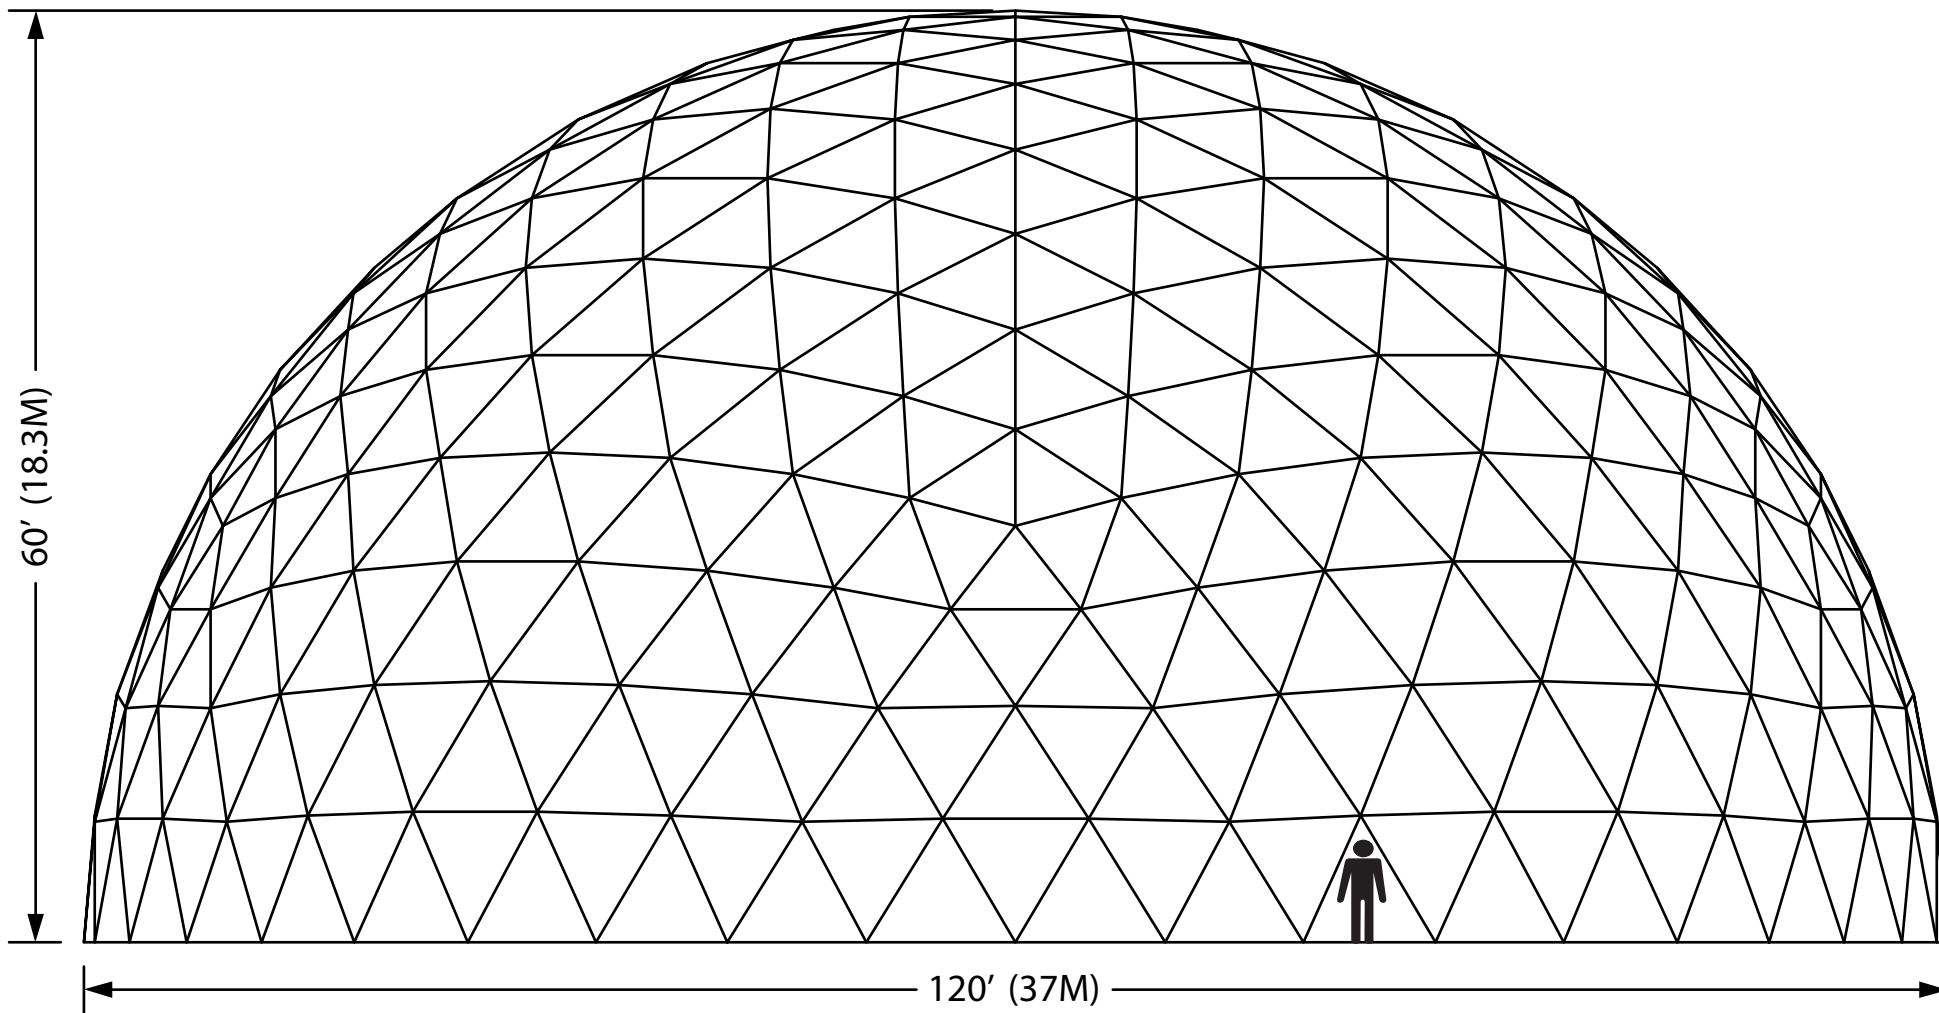

# 120' Dome Elevation

**PACIFIC DOMES™**

541-488-7737