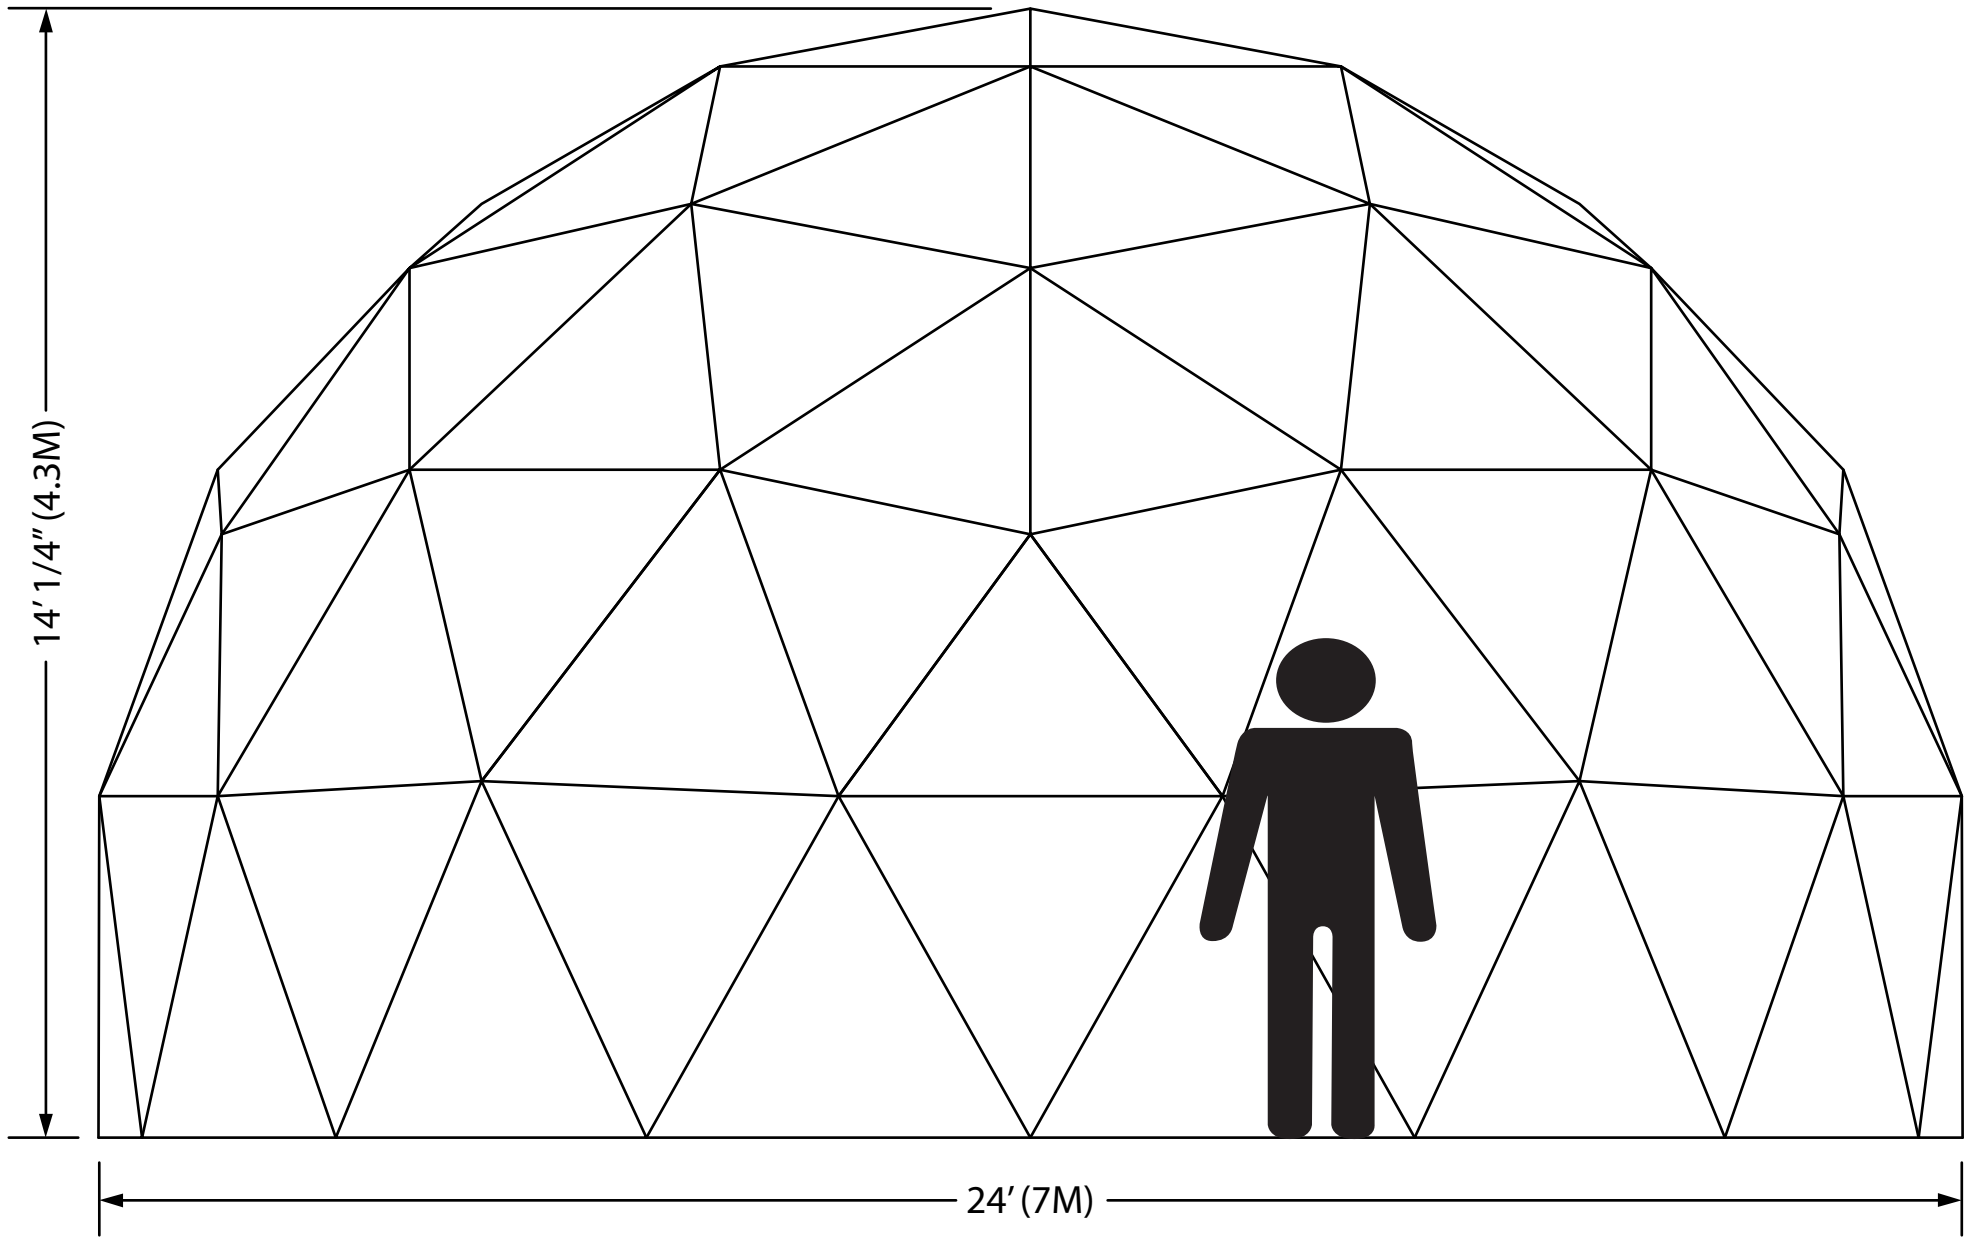

24' Dome Elevation

PACIFIC DOMES™

541-488-7737