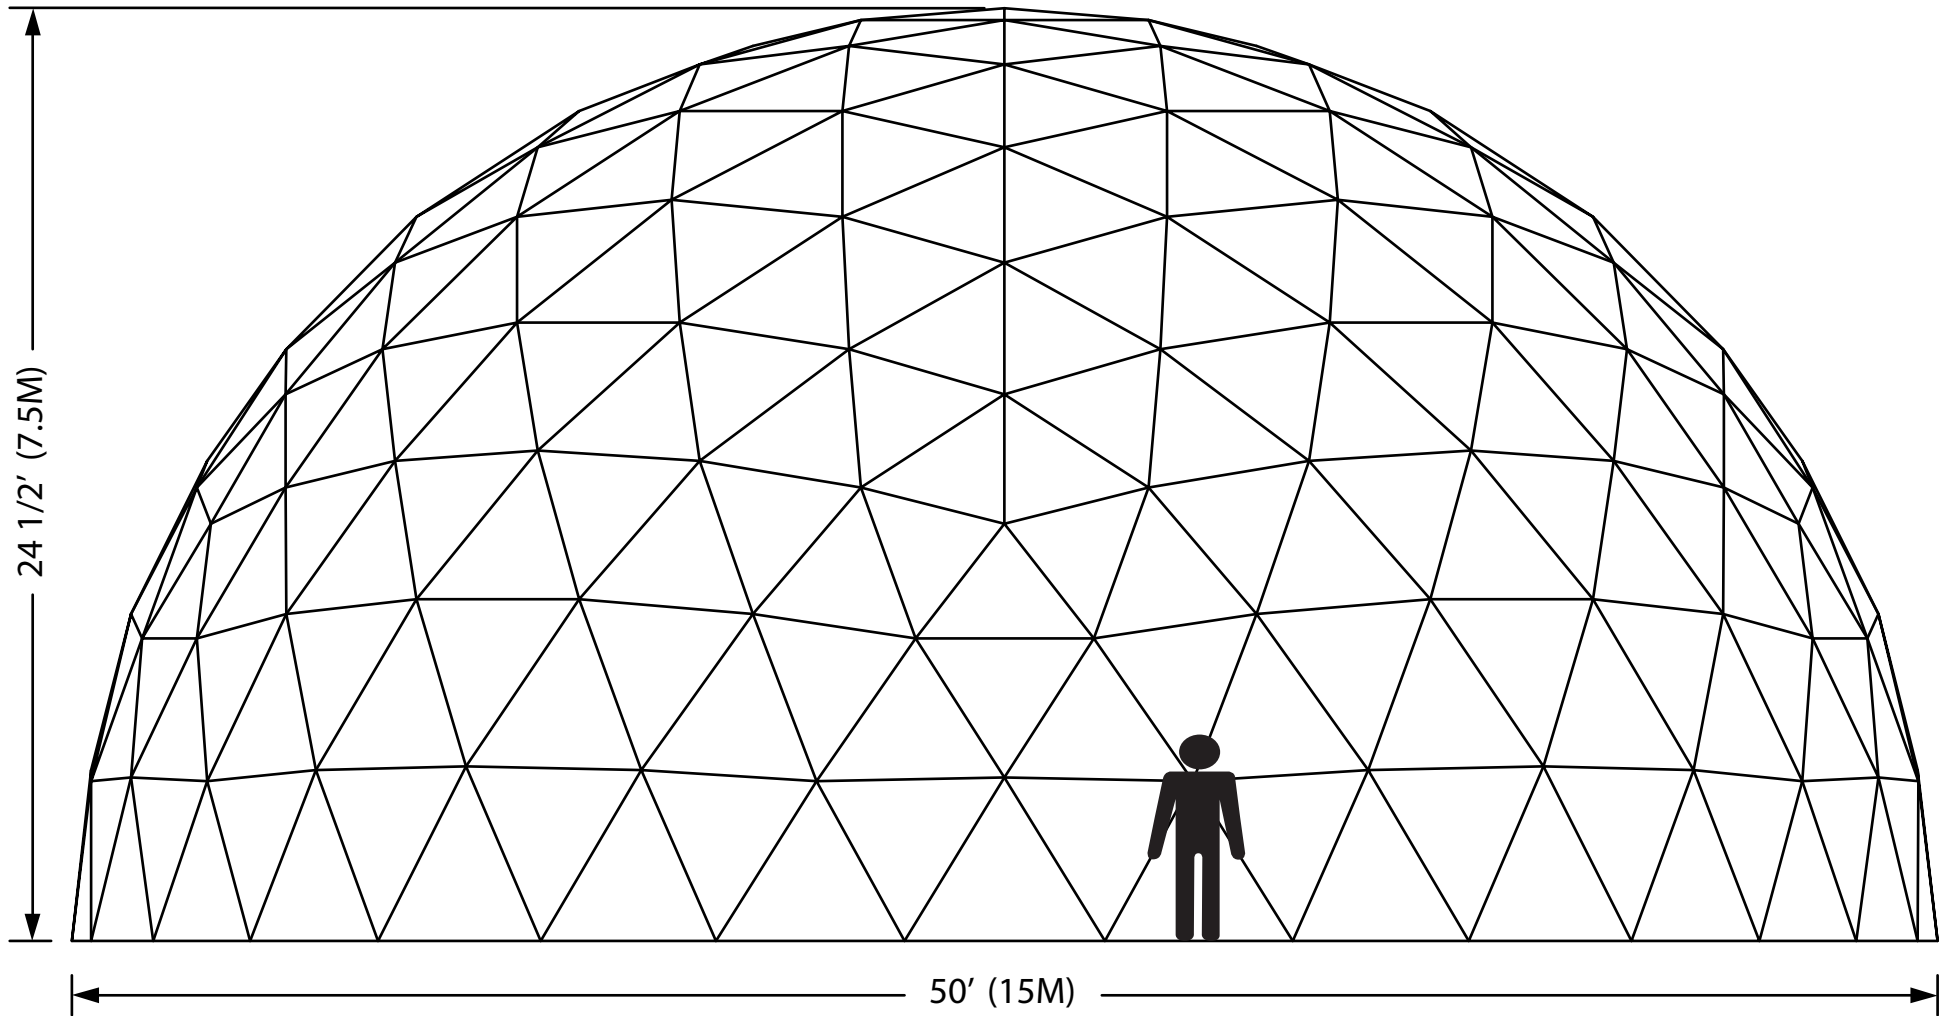

# 50' Dome Elevation

**PACIFIC DOMES™**

541-488-7737