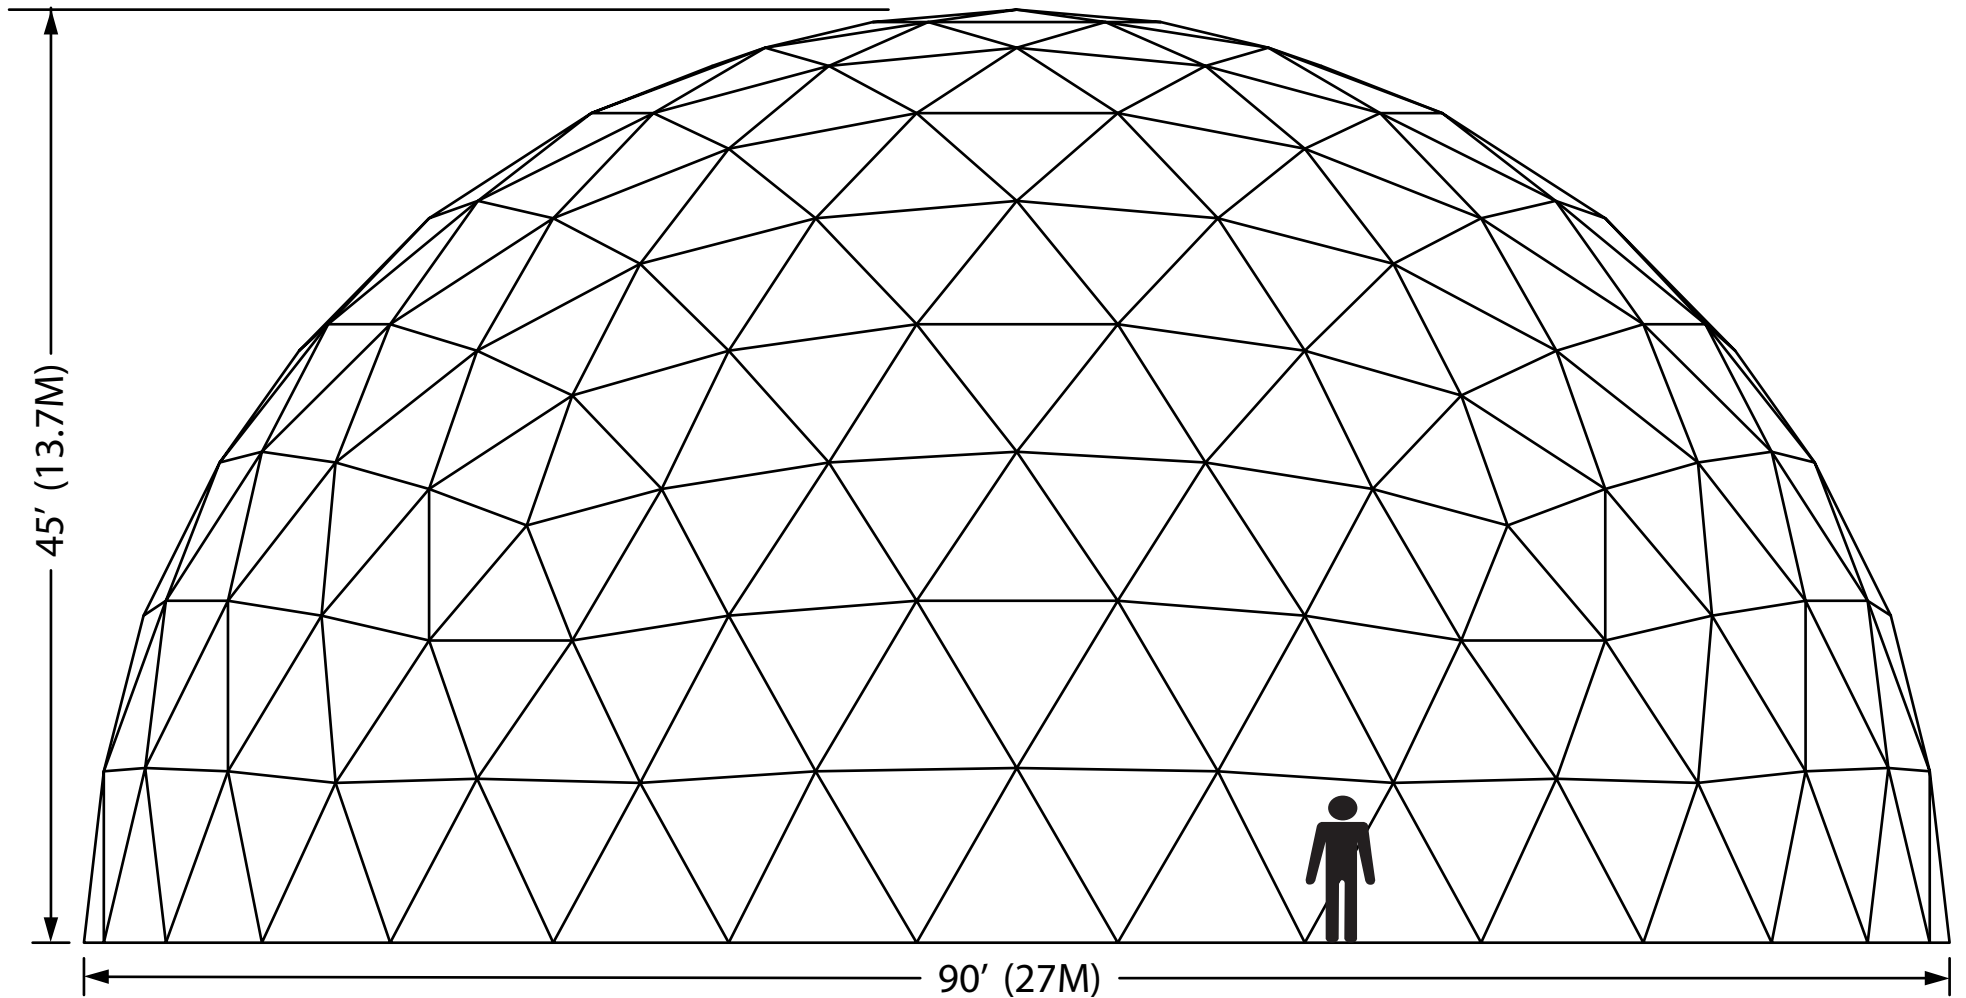

# 90' Dome Elevation

**PACIFIC DOMES™**

541-488-7737