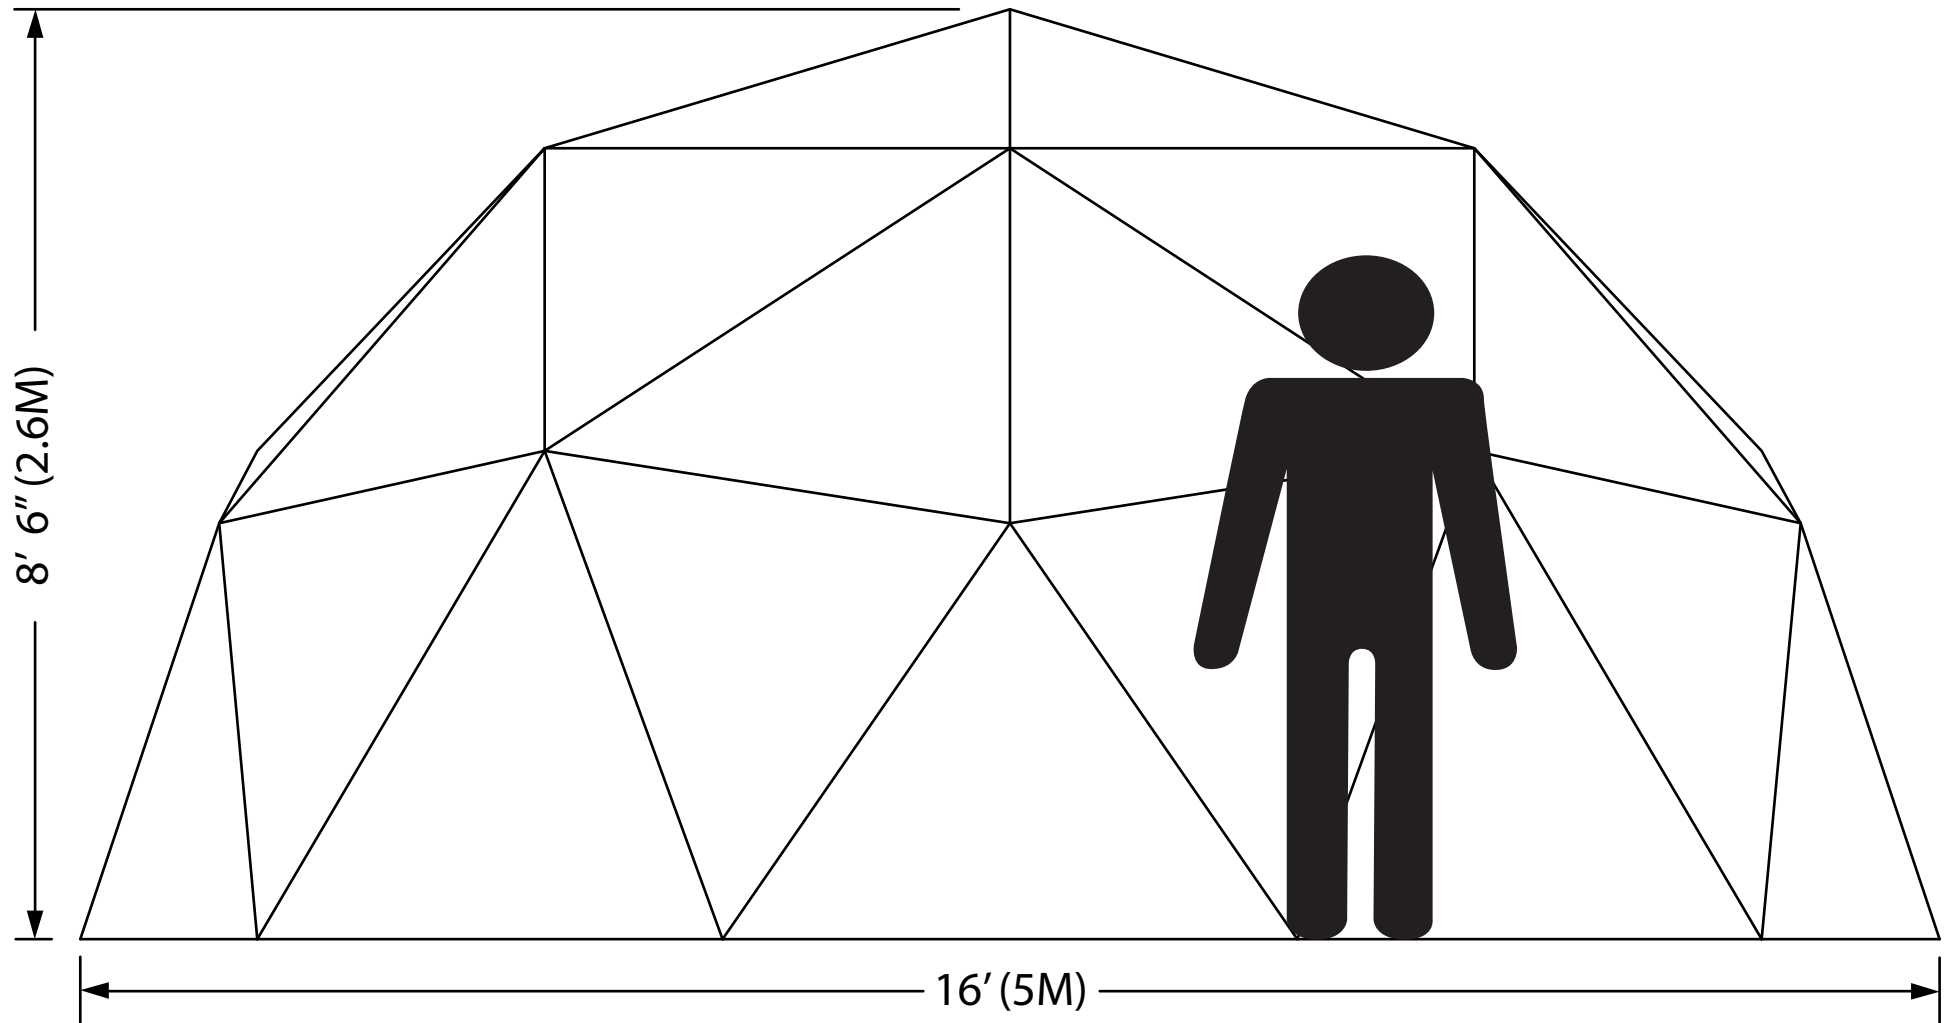

# 16' Dome Elevation

**PACIFIC DOMES™**

541-488-7737