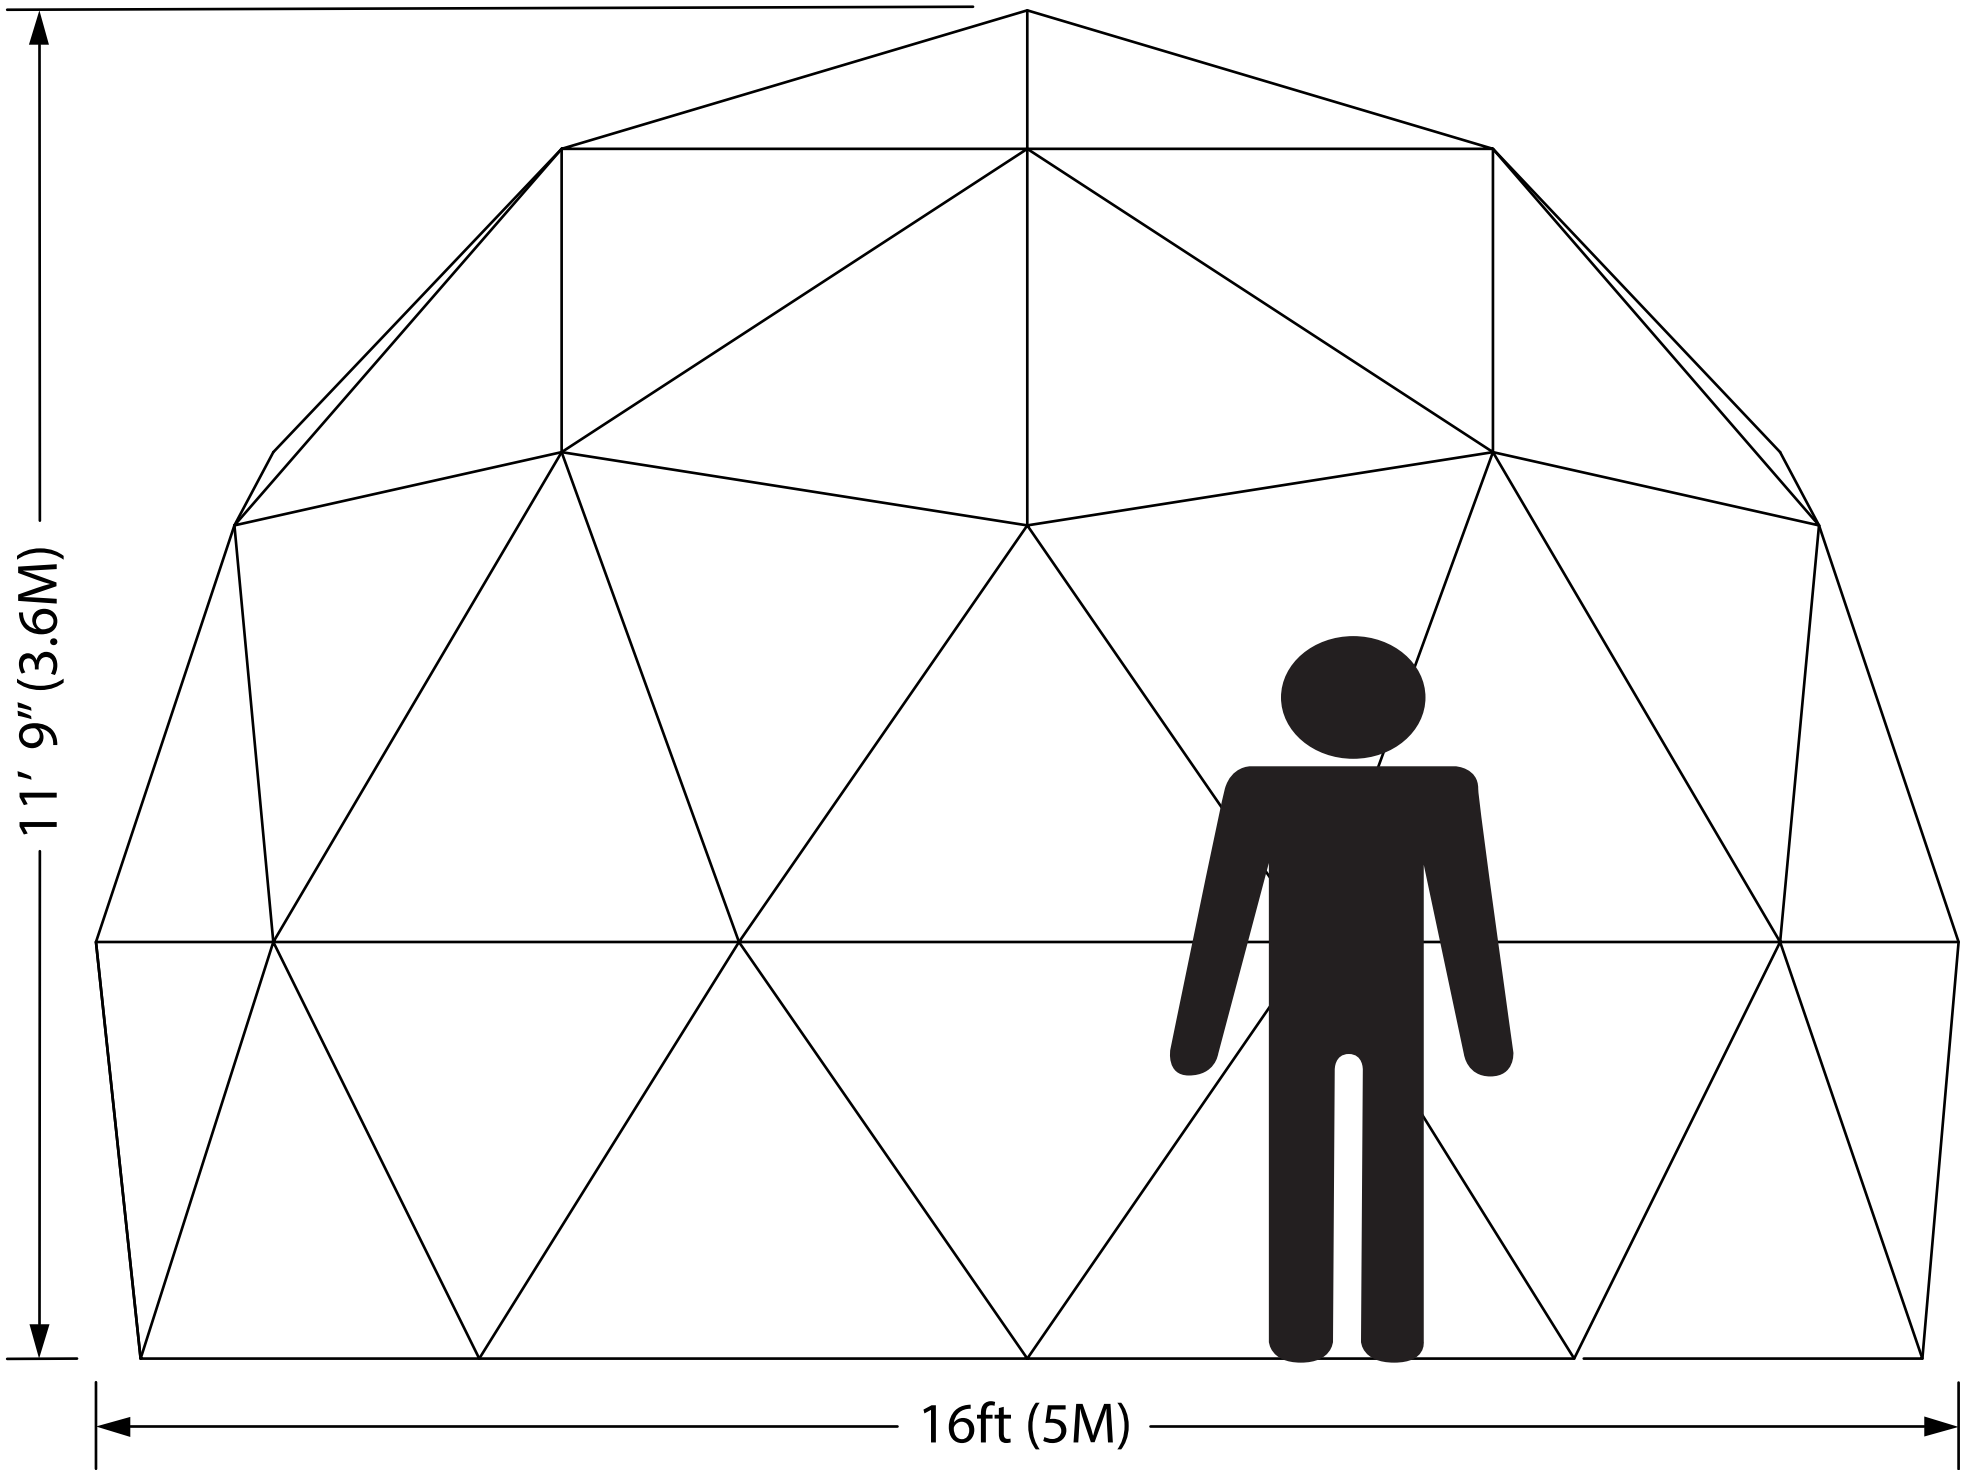

16' Tall Dome Elevation

PACIFIC DOMES™

541-488-7737